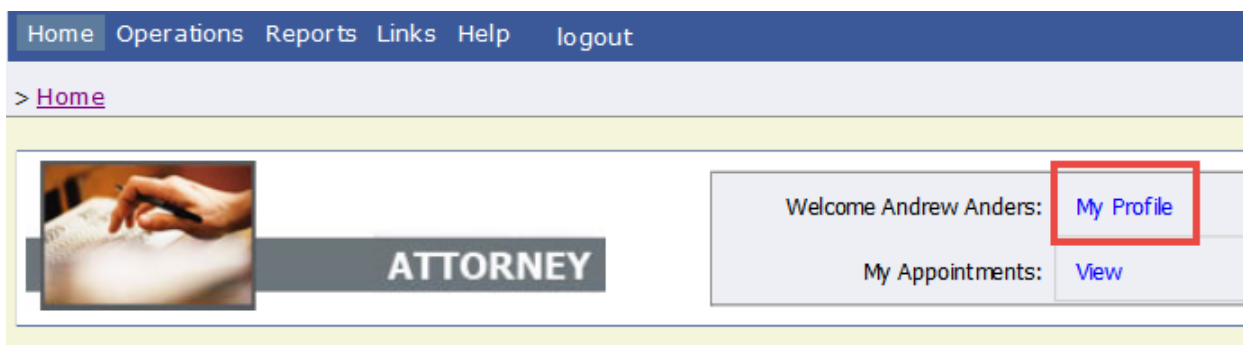

## Changing Your Password

Your password can be accessed in your profile. You will find a **My Profile** link to your profile near the top of your **Home** page and can also find a link under the **Help** menu.